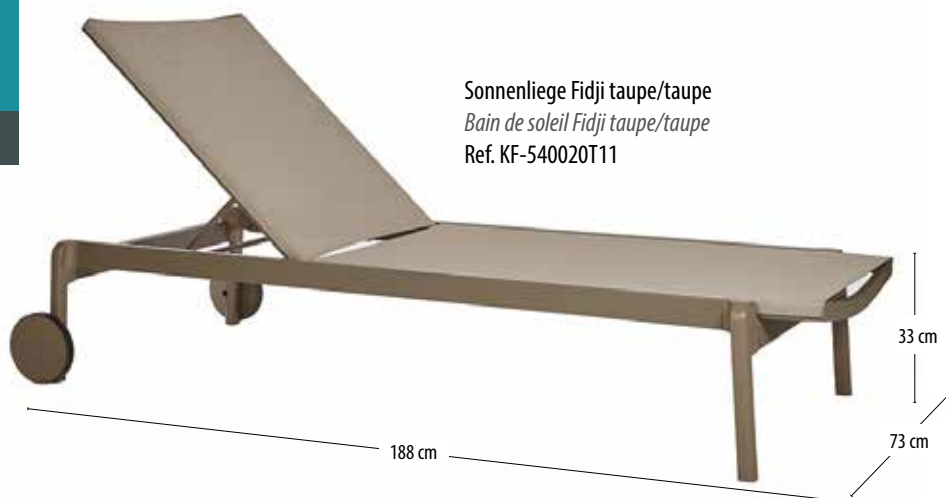

Sonnenliege Fidji taupe/grün meliert
Bain de soleil Fidji taupe/vert chiné
Ref. KF-540066T11

Sonnenliege Fidji weiß/weiß
Bain de soleil Fidji blanc/blanc
Ref. KF-540010T11

Sonnenliege Fidji taupe/taupe
Bain de soleil Fidji taupe/taupe
Ref. KF-540020T11